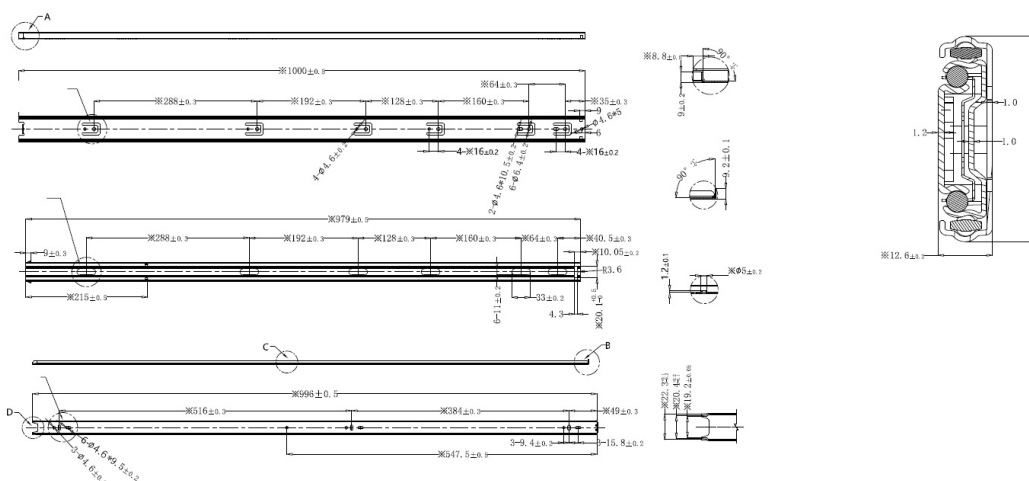

PRODUCT SHEET

Description:

Drawer Slide NJ4500, 1000mm Full Extension, Zinc Plated, Load Capacity 35kg.

Item number:

16.13.293-0

Units	Box	Carton	HS Code	Barcode
Pair	1	10	8302420090	
5704866515535				

SISO A/S